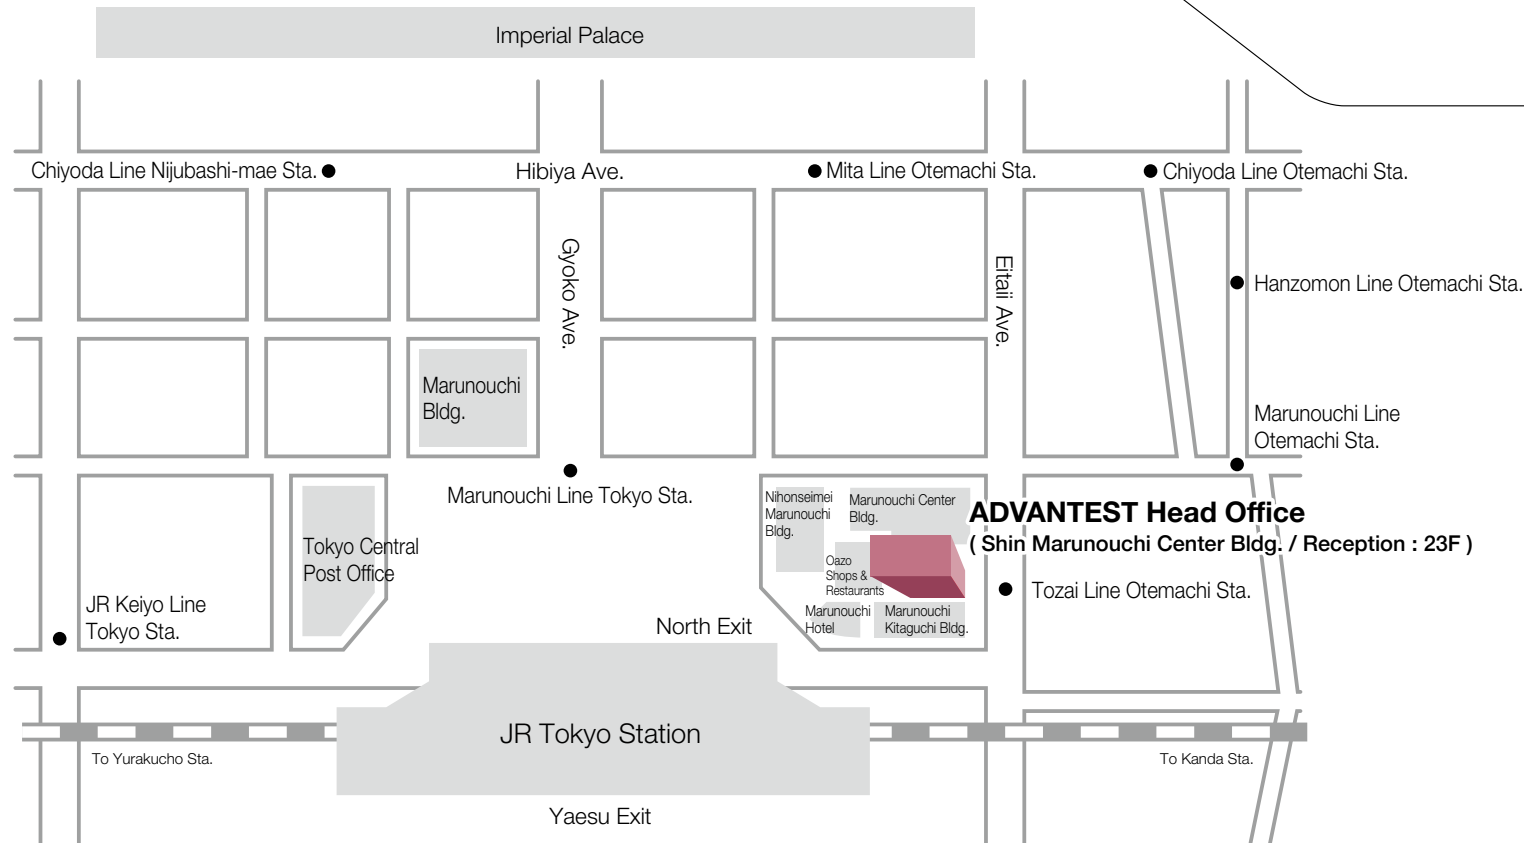

ADVANTEST CORPORATION

Head Office

Shin Marunouchi Center Bldg., 1-6-2, Marunouchi, Chiyoda-ku, Tokyo 100-0005

ENLARGED VIEW

Nearest Train Stations

JR Lines / Marunouchi Line

Tokyo Station

3 minutes on foot (direct link to the underpass)

Tozai Line

Otemachi Station

2 minutes on foot (direct link to the underpass)

Marunouchi Line / Chiyoda Line / Hanzomon Line / Mita Line

Otemachi Station

7 minutes on foot