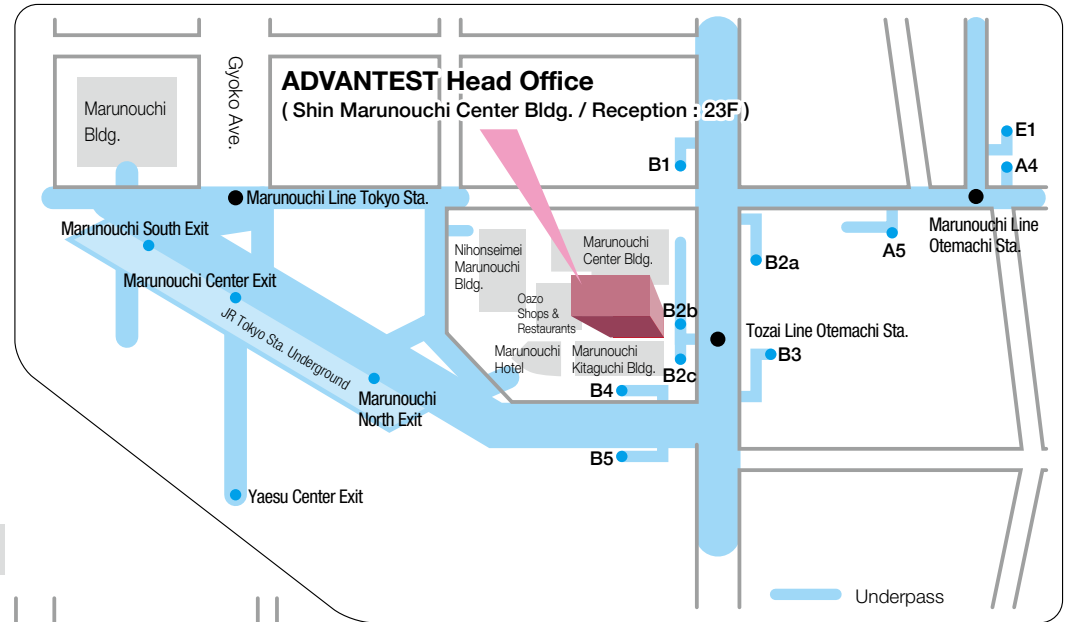

ADVANTEST CORPORATION

Head Office

Shin Marunouchi Center Bldg., 1-6-2, Marunouchi, Chiyoda-ku, Tokyo 100-0005

ENLARGED VIEW

Nearest Train Stations

JR Lines / Marunouchi Line

Tokyo Station

3 minutes on foot (direct link to the underpass)

Tozai Line

Otemachi Station

2 minutes on foot (direct link to the underpass)

Marunouchi Line / Chiyoda Line / Hanzomon Line / Mita Line

Otemachi Station

7 minutes on foot